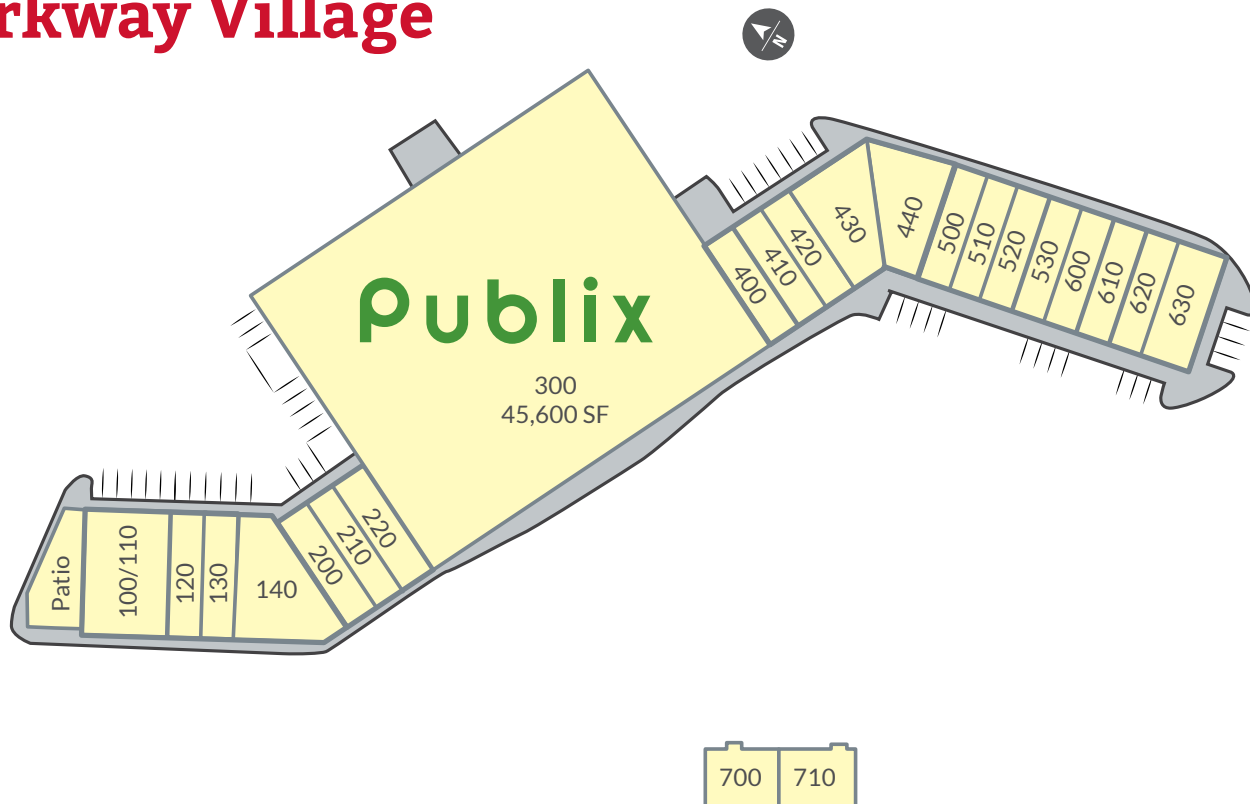

Parkway Village

For More Information Call:
Angie Akins 678.725.1514

watkinsreg.com
1958 Monroe Drive NE
Atlanta | Georgia | 30324
404.872.8666

Parkway Village

SUITE #	SQ. FT.	STATUS
1 0 0 / 1 1 0	3,500 SF	La Fiesta Mexican Restaurant
1 2 0	1,050 SF	J Nails
1 3 0	1,750 SF	Exquisite Smiles
1 4 0	2,980 SF	Beverage City #2
2 0 0	1,400 SF	Crown Royal Brazilian Wax
2 1 0	1,400 SF	Five Star Pack N Ship
2 2 0	1,400 SF	Planet Smoothie
3 0 0	45,600 SF	Publix
4 0 0	1,400 SF	CT Wireless
4 1 0	1,400 SF	Jackson Eye Care
4 2 0	1,400 SF	Beauty Supply
4 3 0	2,569 SF	Undeniable Urgent Care
4 4 0	2,553 SF	South Fulton Pet Care
5 0 0	1,400 SF	Presidential Cuts
5 1 0	1,400 SF	The Original Hot Dog Factory (Coming Soon!)
5 2 0	1,050 SF	China 88
5 3 0	1,750 SF	Benchmark Physical Therapy
6 0 0	1,400 SF	Golden Krust Caribbean Restaurant
6 1 0	1,400 SF	Vibe Salon
6 2 0	1,400 SF	Goodwill
6 3 0	2,100 SF	Ruchda Wings
7 0 0	1,400 SF	Little Caesars Pizza
7 1 0	1,384 SF	Nature's Touch Dry Cleaners