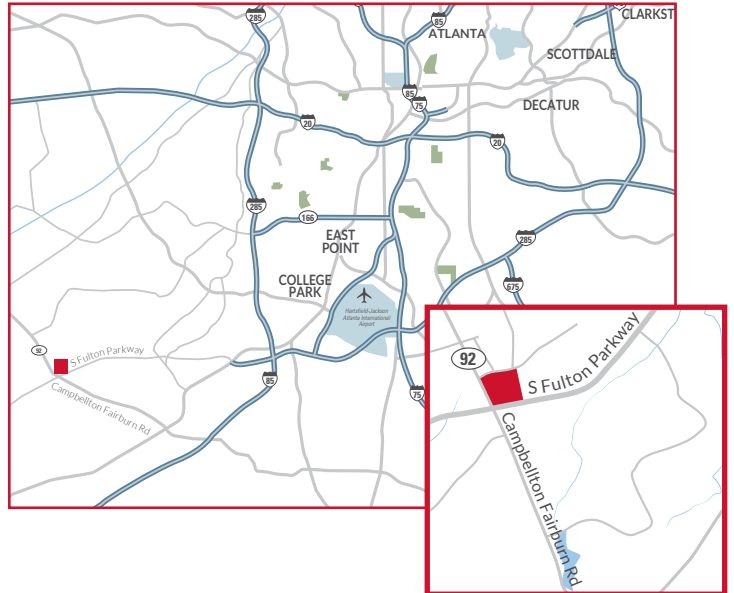

Parkway Village

5370 Campbellton Fairburn Road at S Fulton Parkway | Fairburn, Georgia | 30213

- 83,100 square foot neighborhood center anchored by Publix Super Market
- Located in South Fulton County, home to Hartsfield Jackson International Airport as well as the headquarters of Chick-fil-A, Delta Airlines and Porsche
- New Mondelez Logistics Center across the street will add to the estimated 42,000 vehicles per day at this intersection
- Excellent visibility and even more convenient accessibility with a new traffic signal installed in 2020
- Hall Road intersects with Highway 92 at Parkway Village and is home to new Fulton County elementary, middle and high schools

DEMOGRAPHIC PROFILE

	1 mi	3 mi	5 mi
2021 Estimated Population	3,675	39,978	70,005
2026 Population Projection	3,965	32,629	76,197
Historical Annual Growth 2010 - 2020	5.6%	2.8%	2.1%

	1 mi	3 mi	5 mi
2021 Average Household Income	\$81,787	\$72,951	\$71,026
2021 Median Household Income	\$73,938	\$72,324	\$69,273

Parkway Village

For More Information Call:
Angie Akins 678.725.1514

watkinsreg.com
1958 Monroe Drive NE
Atlanta | Georgia | 30324
404.872.8666

Parkway Village

SUITE #	SQ. FT.	STATUS
1 0 0 / 1 1 0	3,500 SF	La Fiesta Mexican Restaurant
1 2 0	1,050 SF	J Nails
1 3 0	1,750 SF	Exquisite Smiles
1 4 0	2,980 SF	Beverage City #2
2 0 0	1,400 SF	Crown Royal Brazilian Wax
2 1 0	1,400 SF	Five Star Pack N Ship
2 2 0	1,400 SF	Planet Smoothie
3 0 0	45,600 SF	Publix
4 0 0	1,400 SF	CT Wireless
4 1 0	1,400 SF	Jackson Eye Care
4 2 0	1,400 SF	Beauty Supply
4 3 0	2,569 SF	Undeniable Urgent Care
4 4 0	2,553 SF	South Fulton Pet Care
5 0 0	1,400 SF	Presidential Cuts
5 1 0	1,400 SF	The Original Hot Dog Factory (Coming Soon!)
5 2 0	1,050 SF	China 88
5 3 0	1,750 SF	Benchmark Physical Therapy
6 0 0	1,400 SF	Golden Krust Caribbean Restaurant
6 1 0	1,400 SF	Vibe Salon
6 2 0	1,400 SF	Goodwill
6 3 0	2,100 SF	Ruchda Wings
7 0 0	1,400 SF	Little Caesars Pizza
7 1 0	1,384 SF	Nature's Touch Dry Cleaners