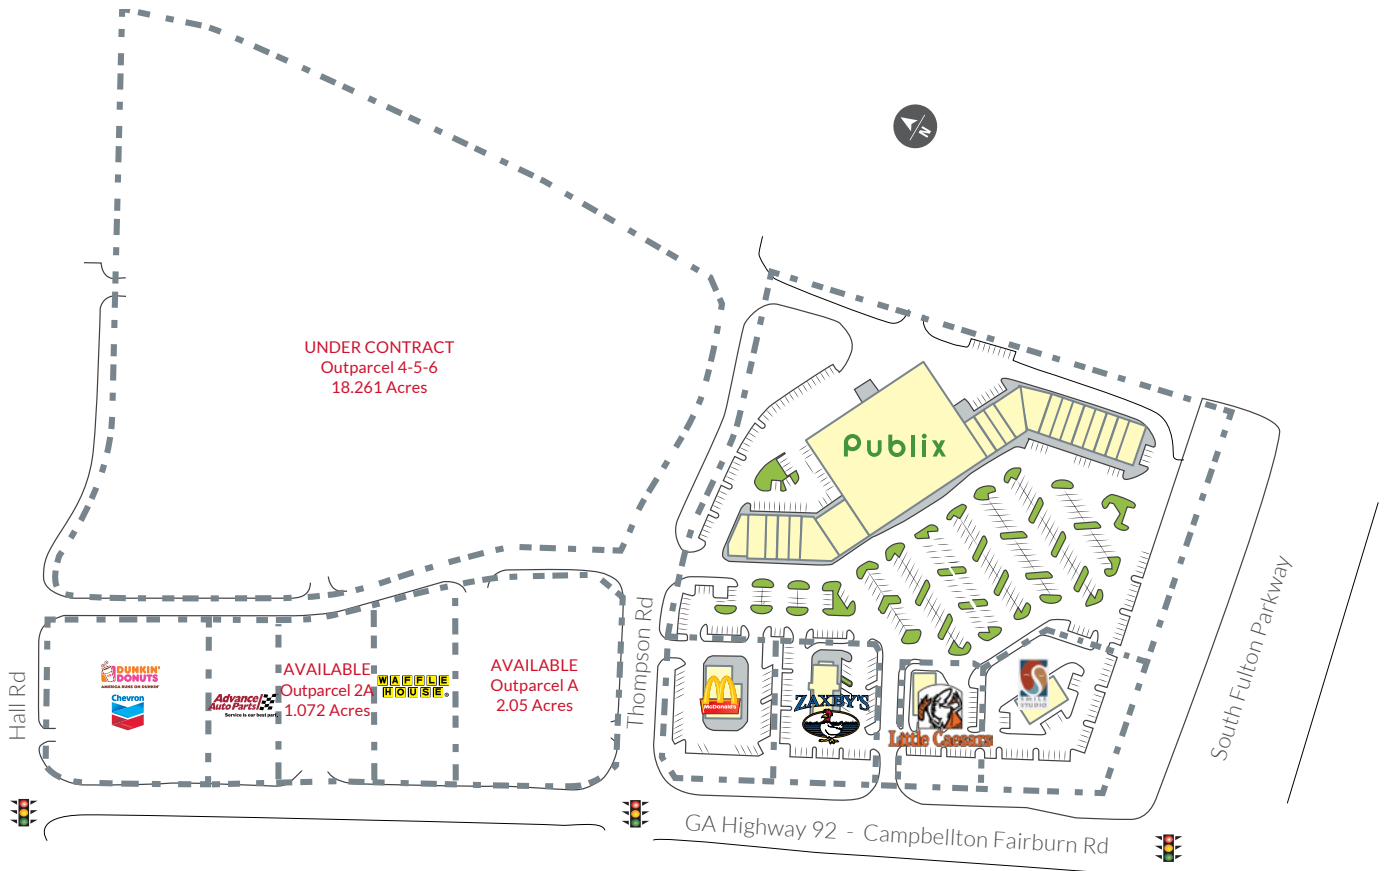

Parkway Village

5370 Campbellton Fairburn Road at S Fulton Parkway | Fairburn, Georgia | 30213

- 83,100 square foot neighborhood center anchored by Publix Super Market
- Located in South Fulton County, home to Hartsfield Jackson International Airport as well as the headquarters of Chick-fil-A, Delta Airlines and Porsche
- New Mondelez Logistics Center across the street will add to the estimated 42,000 vehicles per day at this intersection
- Excellent visibility and even more convenient accessibility with a new traffic signal installed in 2020
- Hall Road intersects with Highway 92 at Parkway Village and is home to new Fulton County elementary, middle and high schools

Parkway Village

For More Information Call:
Angie Akins 678.725.1514

watkinsreg.com
1958 Monroe Drive NE
Atlanta | Georgia | 30324
404.872.8666

Parkway Village

SUITE #	SQ. FT.	STATUS
1 0 0 / 1 1 0	3,500 SF	La Fiesta Mexican Restaurant
1 2 0	1,050 SF	J Nails
1 3 0	1,750 SF	Exquisite Smiles
1 4 0	2,980 SF	Beverage City #2
2 0 0	1,400 SF	Crown Royal Brazilian Wax
2 1 0	1,400 SF	Five Star Pack N Ship
2 2 0	1,400 SF	Planet Smoothie
3 0 0	45,600 SF	Publix
4 0 0	1,400 SF	CT Wireless
4 1 0	1,400 SF	Jackson Eye Care
4 2 0	1,400 SF	Beauty Supply
4 3 0	2,569 SF	Undeniable Urgent Care
4 4 0	2,553 SF	South Fulton Pet Care
5 0 0	1,400 SF	Presidential Cuts
5 1 0	1,400 SF	The Original Hot Dog Factory (Coming Soon!)
5 2 0	1,050 SF	China 88
5 3 0	1,750 SF	Benchmark Physical Therapy
6 0 0	1,400 SF	Golden Krust Caribbean Restaurant
6 1 0	1,400 SF	Vibe Salon
6 2 0	1,400 SF	Goodwill
6 3 0	2,100 SF	Ruchda Wings
7 0 0	1,400 SF	Little Caesars Pizza
7 1 0	1,384 SF	Nature's Touch Dry Cleaners